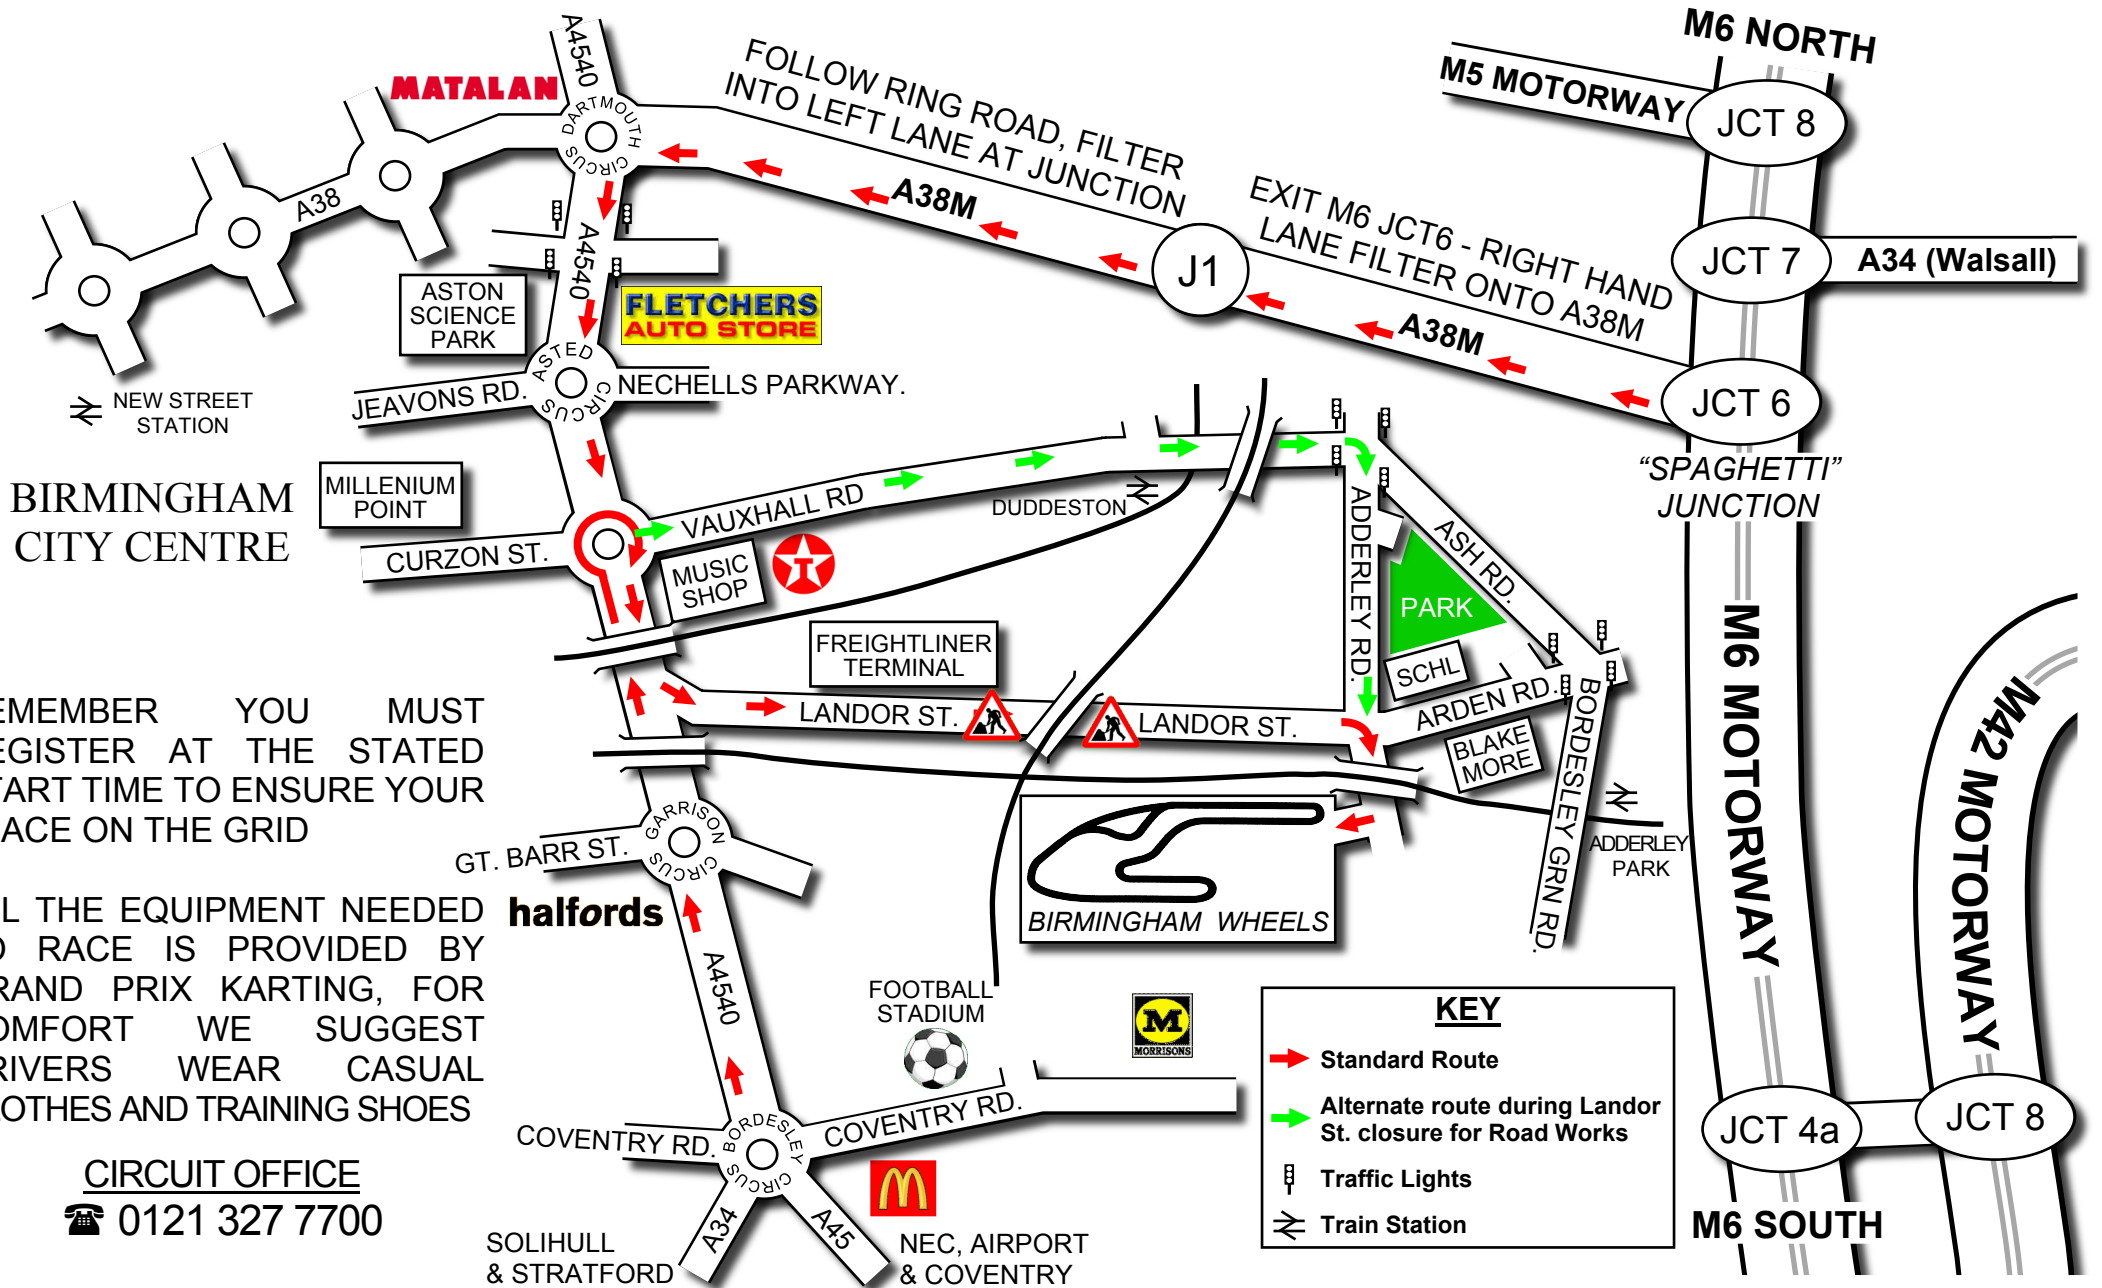

--- GRAND PRIX KARTING ---

BIRMINGHAM WHEELS KARTING CENTRE
1 ADDERLEY ROAD SOUTH • SALTLEY • BIRMINGHAM • B8 1AD

BIRMINGHAM CITY CENTRE

SOLIHULL & STRATFORD NEC, AIRPORT & COVENTRY