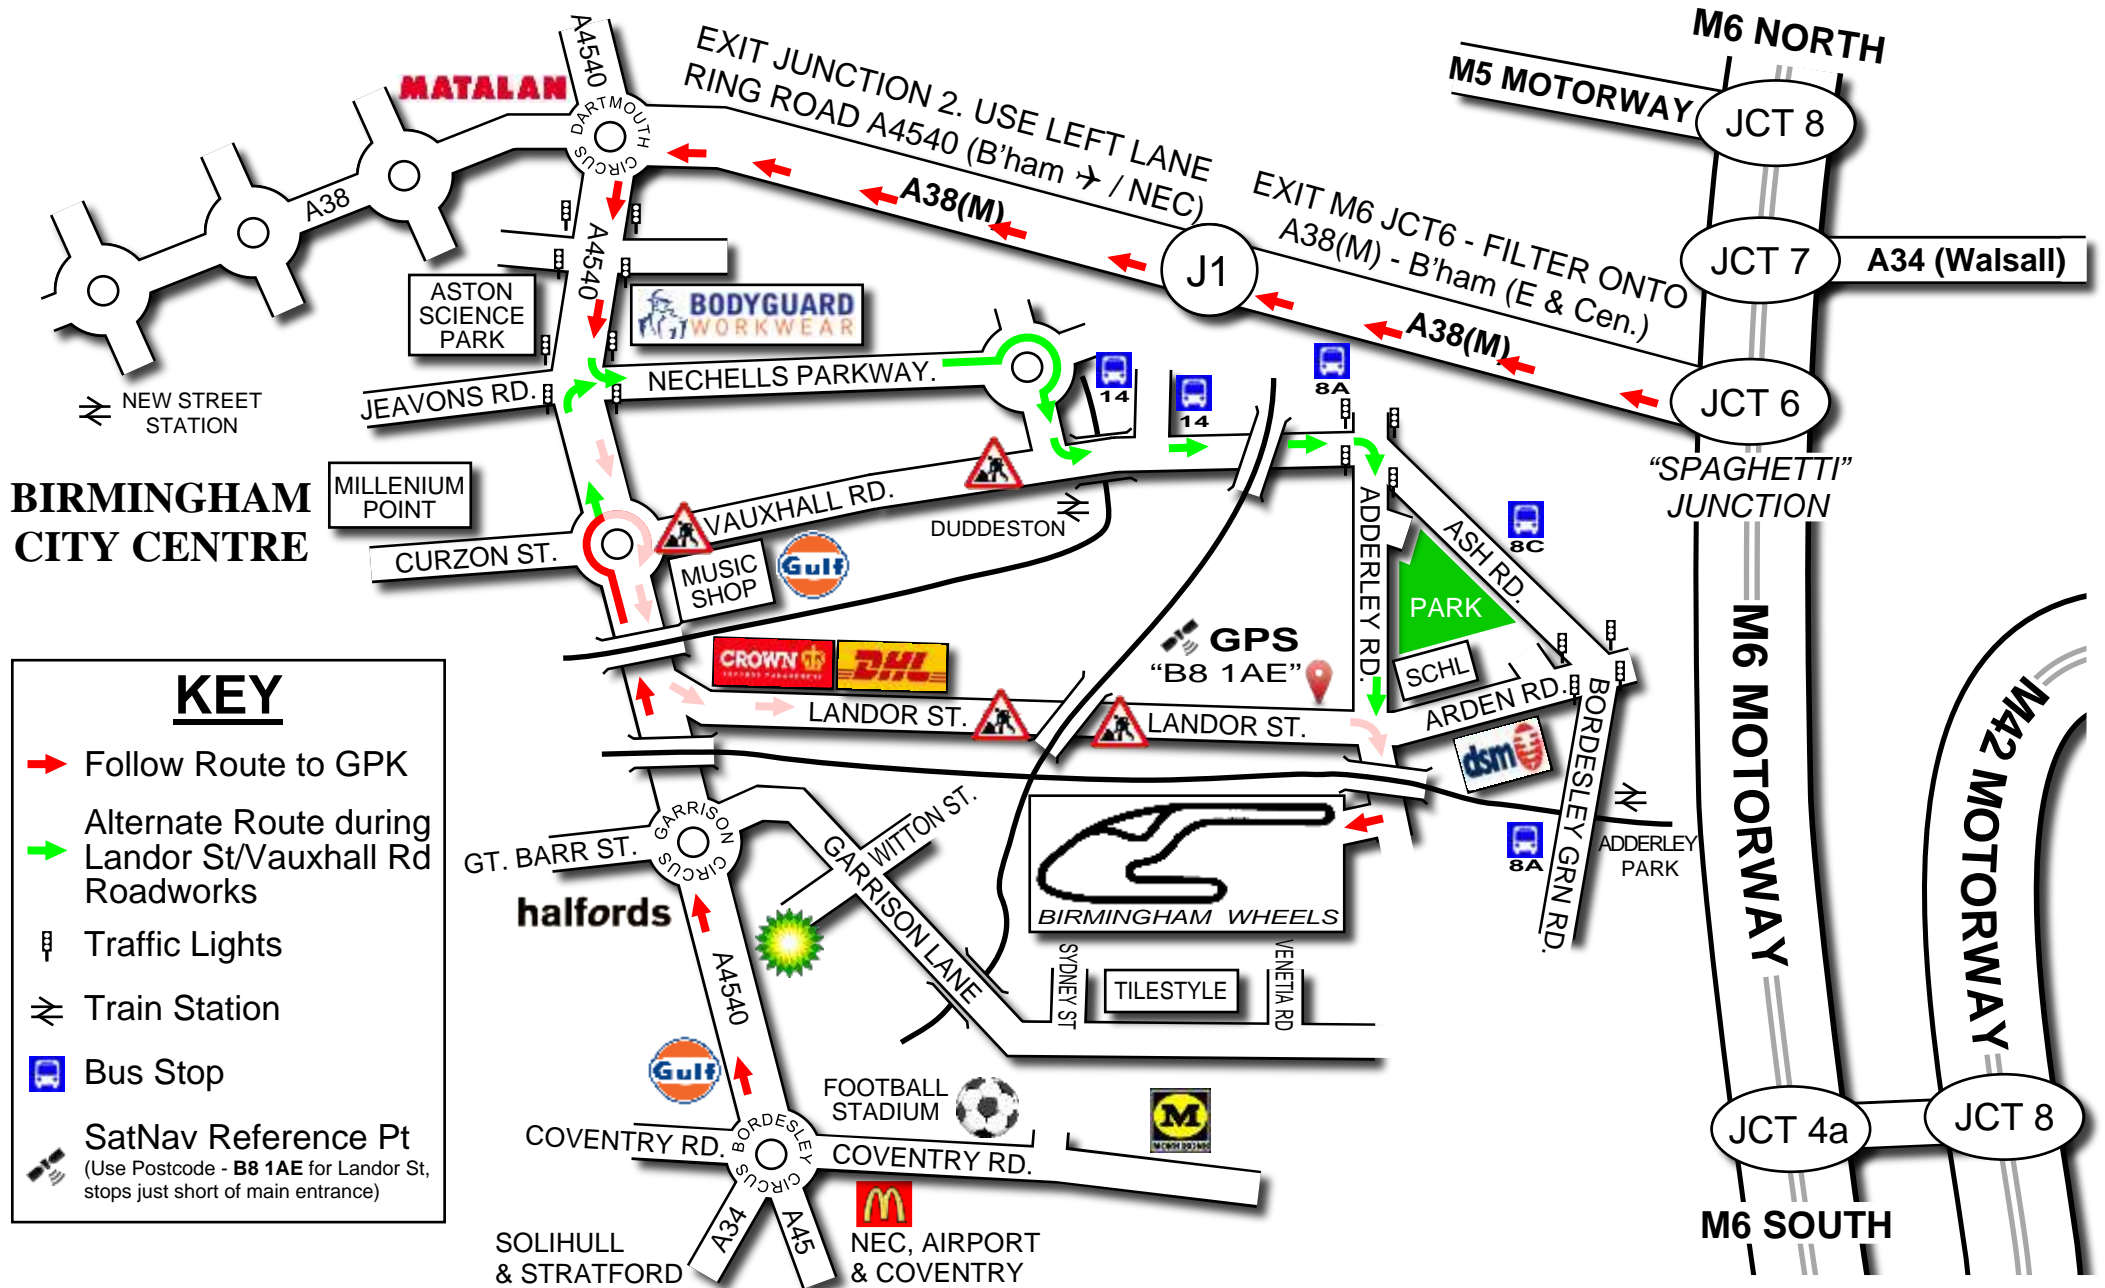

--- GRAND PRIX KARTING ---

BIRMINGHAM WHEELS KARTING CENTRE
1 ADDERLEY ROAD SOUTH • SALTLEY • BIRMINGHAM • B8 1AE

KEY

-  Follow Route to GPK
-  Alternate Route during Landor St/Vauxhall Rd Roadworks
-  Traffic Lights
-  Train Station
-  Bus Stop
-  SatNav Reference Pt
 (Use Postcode - B8 1AE for Landor St, stops just short of main entrance)